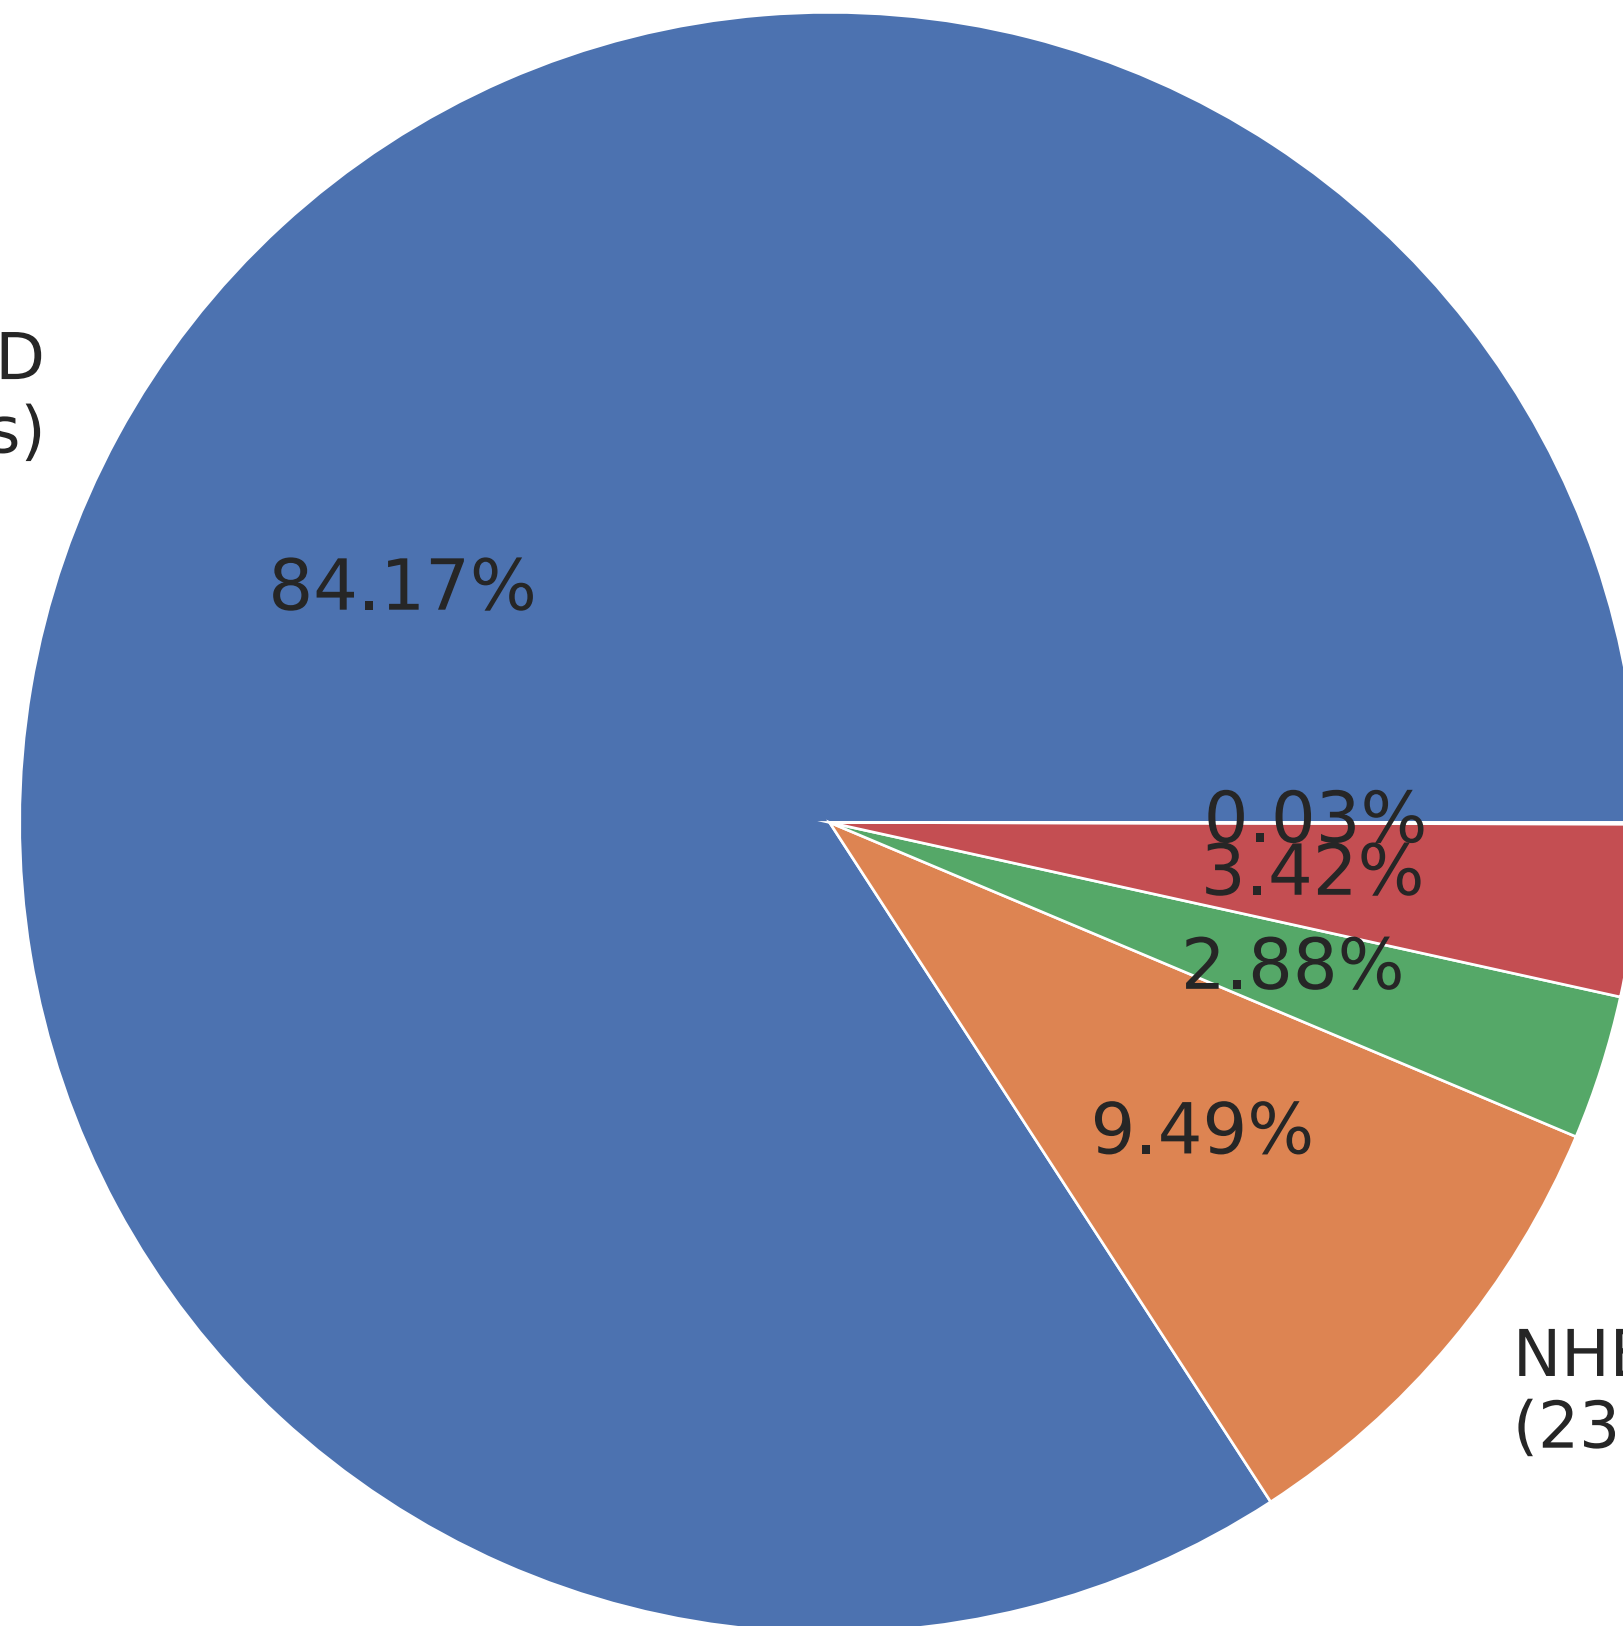

Reference\_UNMODIFIED  
(21042 reads)

84.17%

0.03%

3.42%

2.88%

9.49%

AMBIGUOUS  
(8 reads)

Imperfect HDR  
(856 reads)

HDR  
(721 reads)

NHEJ  
(2373 reads)